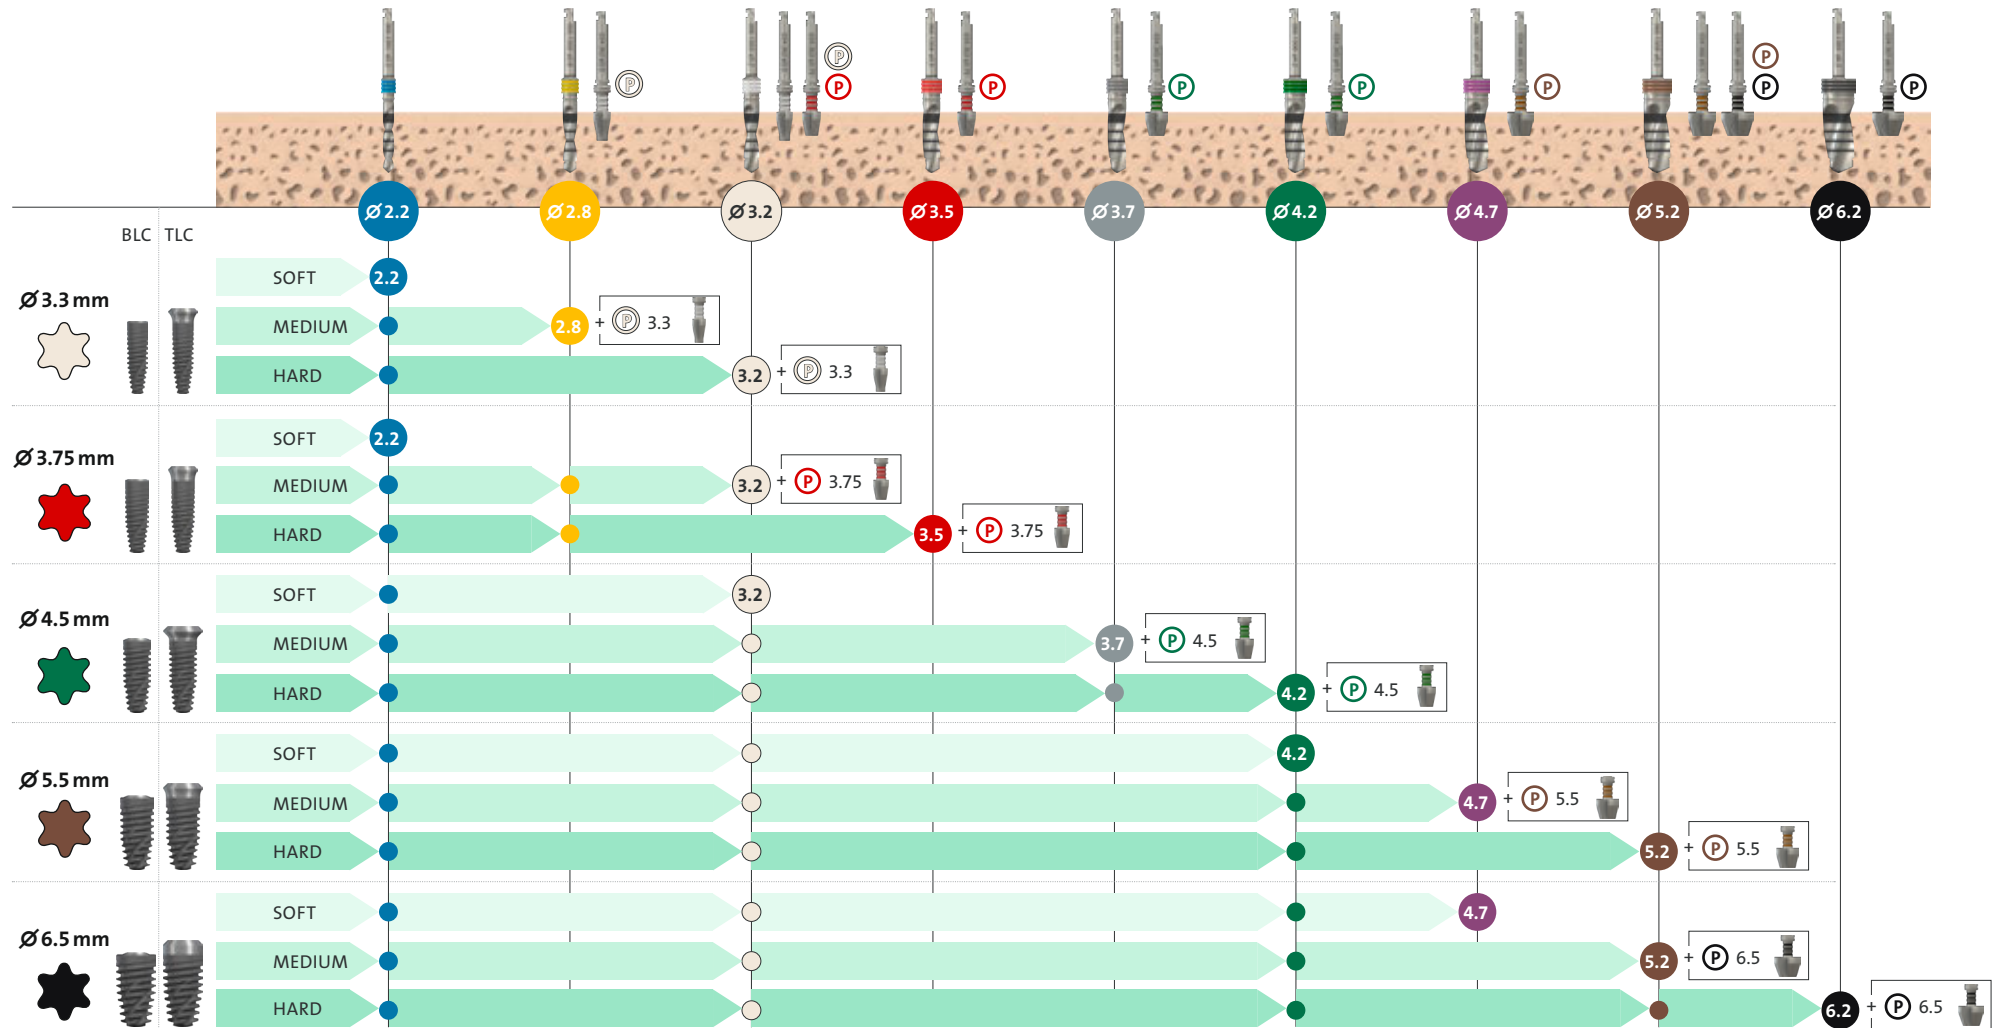

DRILLING PROTOCOL STRAUMANN® BLC/TLC

DRILLING PROTOCOL STRAUMANN® BLX/TLX

International Headquarters

Institut Straumann AG
 Peter Merian-Weg 12
 CH-4002 Basel, Switzerland
 Phone +41 (0)61 965 11 11
 Fax +41 (0)61 965 11 01
www.straumann.com