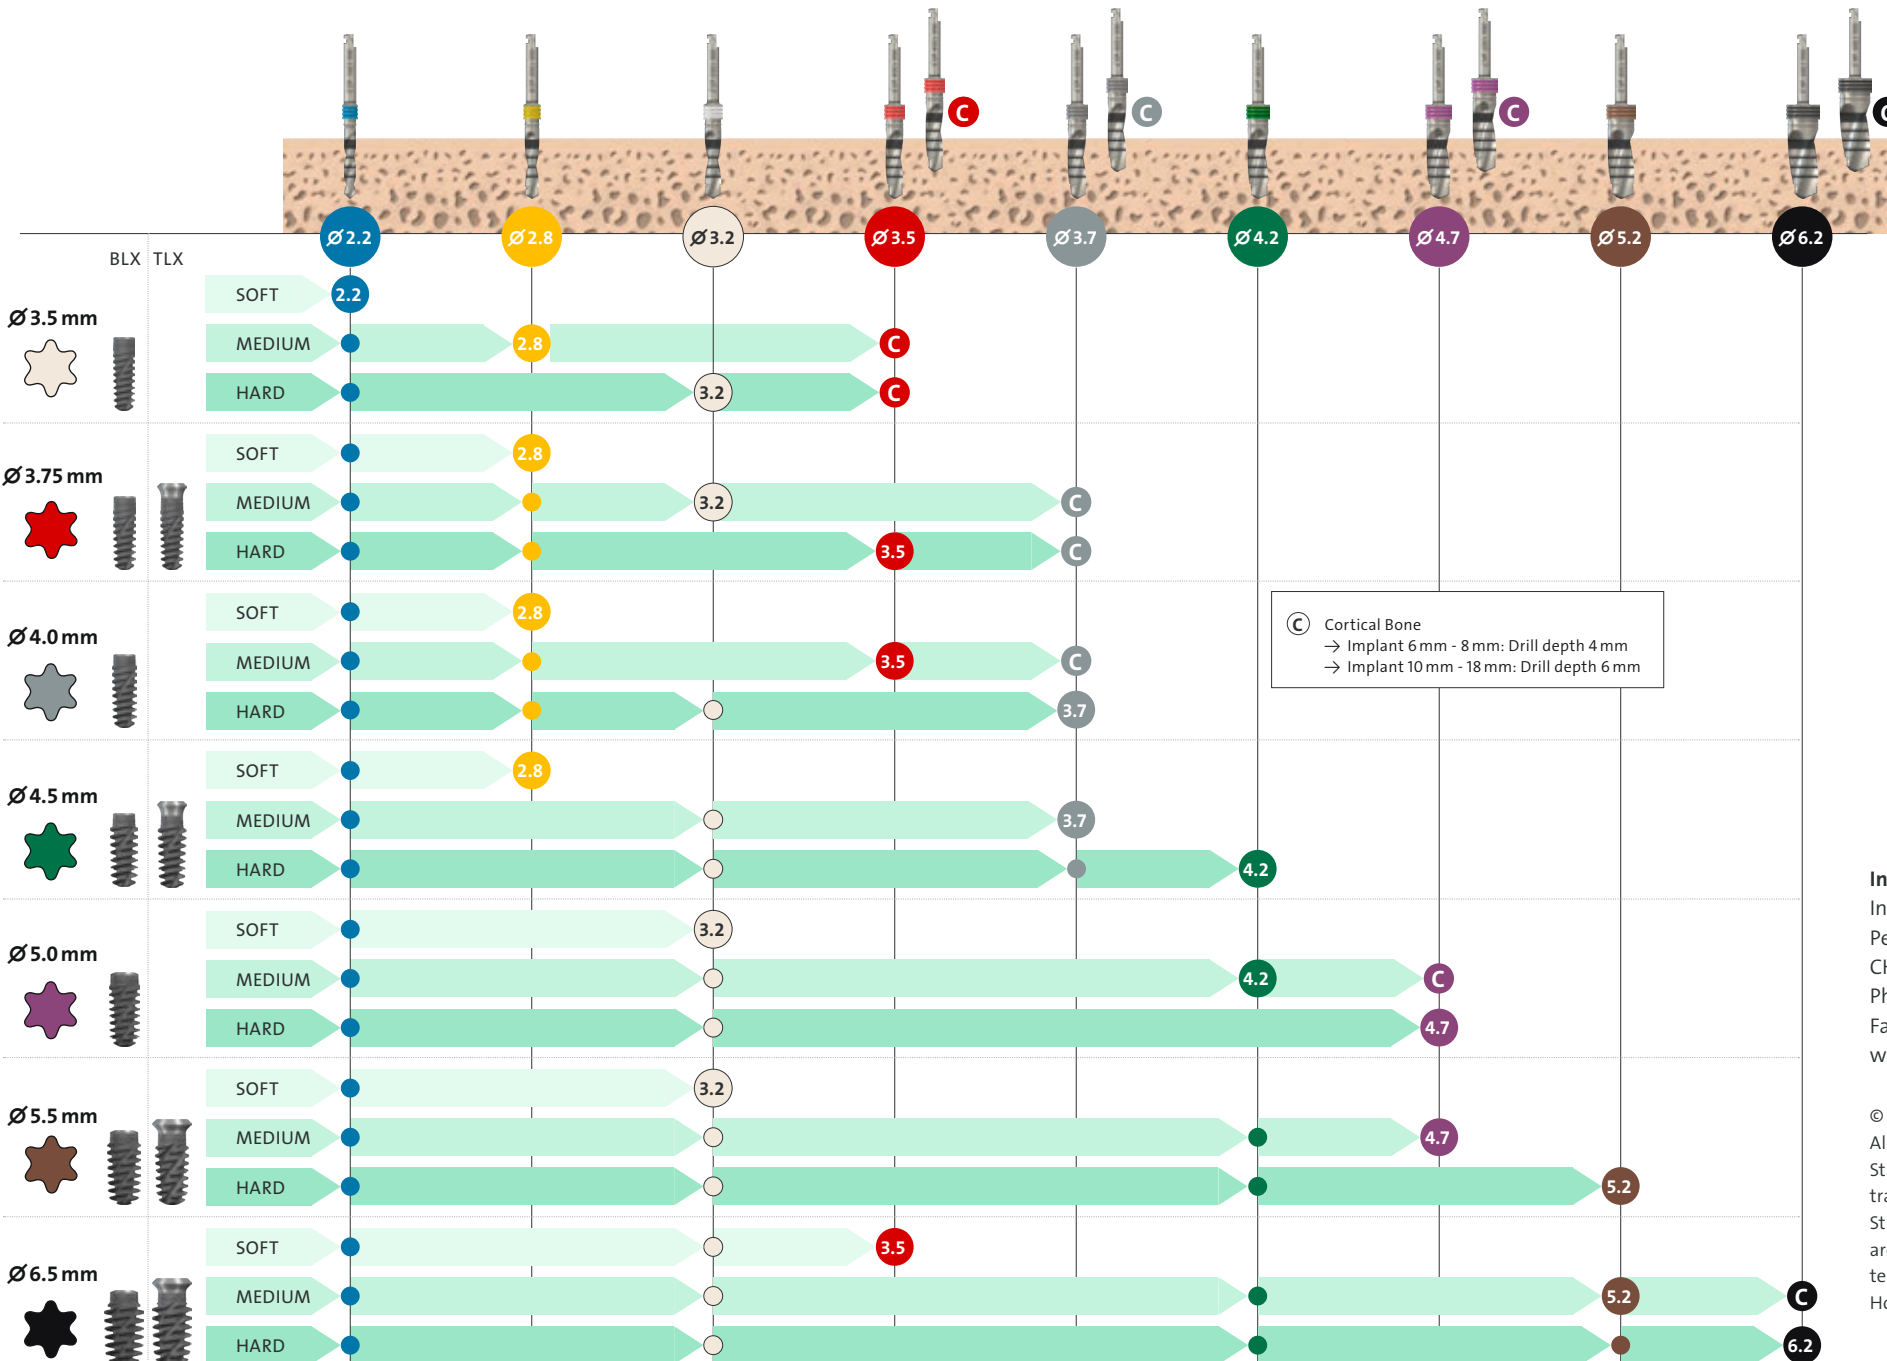

DRILLING PROTOCOL STRAUMANN® BLC/TLC

DRILLING PROTOCOL STRAUMANN® BLX/TLX

International Headquarters

Institut Straumann AG
 Peter Merian-Weg 12
 CH-4002 Basel, Switzerland
 Phone +41 (0)61 965 11 11
 Fax +41 (0)61 965 11 01
www.straumann.com